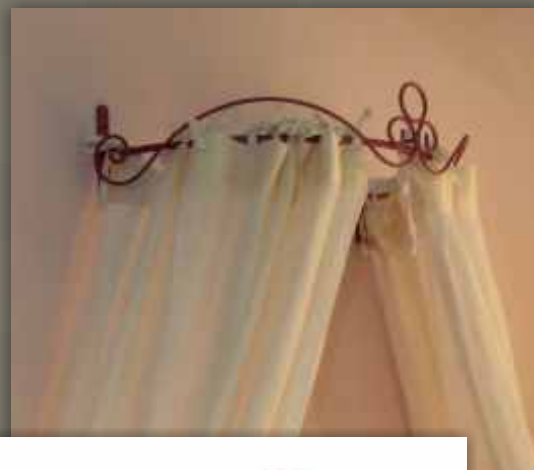

Ref. 40245 - Terminal cort. Estrella  
13x11,5x4cm

Ref. 40244 - Terminal cort. Lys  
20x10,5x4cm

Ref. 40243 - Terminal cort. Corazón  
16,5x14x4cm

Ref: 40228  
Terminal de Cortina Urna  
12x6x6cm

Ref: 52325  
Dosel Princesa  
14,5 31,5  
63 cm