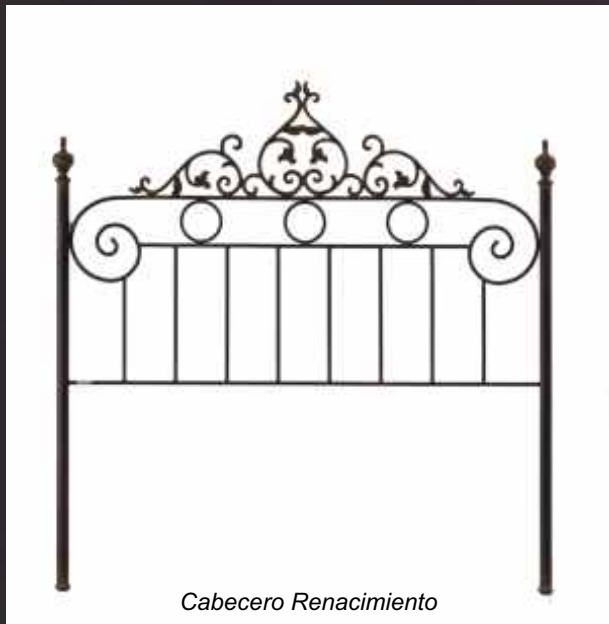

www.sorjanatura.com

Cabecero Renacimiento

Ref: 51012	90 cm	(130 x 100 x 7 cm)
Ref: 51013	105 cm	(145 x 115 x 7 cm)
Ref: 51002	135 cm	(145 x 145 x 7 cm)
Ref: 51004	140 cm	(145 x 150 x 7 cm)
Ref: 51022	150 cm	(145 x 160 x 7 cm)
Ref: 51025	160 cm	(145 x 170 x 7 cm)