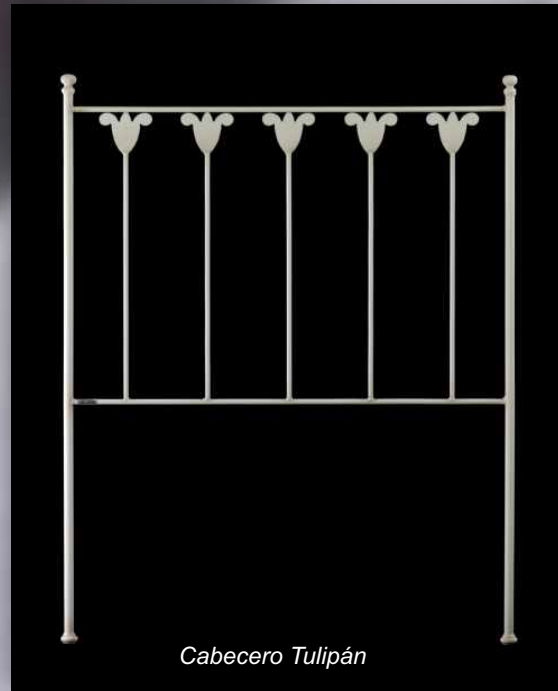

Cabecero Tulip6n

Ref: 52008	90 cm	(120 x 98 x 4 cm)
Ref: 52071	105 cm	(120 x 113 x 4 cm)
Ref: 52018	135 cm	(120 x 143 x 4 cm)
Ref: 52097	140 cm	(120 x 148 x 4 cm)
Ref: 52013	150 cm	(120 x 158 x 4 cm)
Ref: 52093	160 cm	(120 x 168 x 4 cm)

Cama Completa Tulip6n

Ref: 52030	90 cm	(120 x 98 x 202 cm)
Ref: 52041	105 cm	(120 x 113 x 202 cm)
Ref: 52051	135 cm	(120 x 143 x 202 cm)
Ref: 52076	140 cm	(120 x 148 x 202 cm)
Ref: 52061	150 cm	(120 x 158 x 202 cm)
Ref: 52084	160 cm	(120 x 168 x 202 cm)