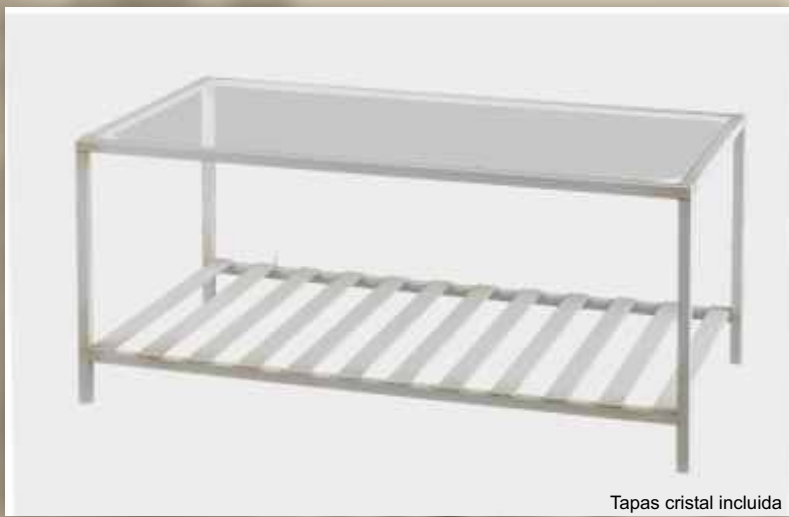

Mesas centro y auxiliares

Ref: 93003
Mesita circular Globo

66
∅ 60 cm

www.sorjanatura.com

Tapas cristal incluida

Ref: 92011
Mesa Centro Colonial

48 62
107 cm

Tapas cristal incluida

Ref: 92012
Mesa Rincón Colonial

58 52
52 cm

Ref: 08401
Mesa rincón Marbella

48 50
50 cm

Ref: 08400
Mesa centro Marbella

48 60
105 cm

Ref: 08402
Mesa centro cuadrada Marbella

48 105
105 cm

Tapas cristal incluida

Ref: 92004 CRT
Mesa rincón Caracol 45 x 45 cm Cristal

60 45
45 cm

Ref: 92005 CRT
Mesa rincón Caracol 60 x 60 cm Cristal

60 60
60 cm

Tapas cristal incluida

Ref: 92006 CRT
Mesa centro caracol Cristal